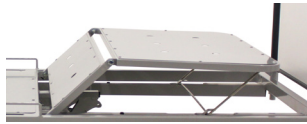

Bluetooth Handset (HC40)

USB Charging Ports

Battery Back Up

Luxa Full Surround (Timber or Upholstered Available)

Electric Vascular Support

Attendant Control

Custom Length Sleeping Surface (2m+)

Floorline Partner Bed Set Up