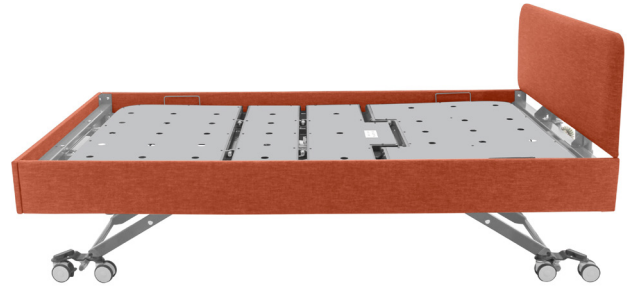

OPTIONAL FEATURES

Added at time of manufacture

- Custom Powdercoat Colours
- Custom Headboard Style

OPTIONAL HEADBOARDS

Low or High Profile Footboard Available.