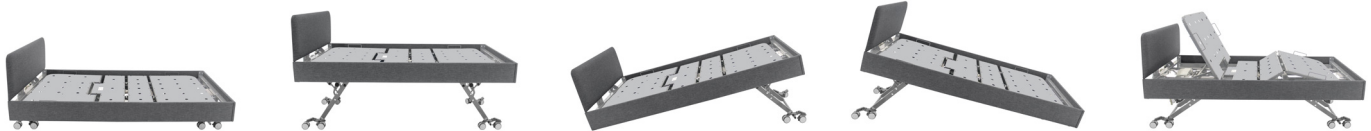

Healthcare
furniture,
enhancing
lives.

Luxa

Luxa Homecare Endless Bed

Caremed
Alrick.

Low Profile Footboard pictured

The Luxa is a premium homecare bed that is designed to give the user ultimate comfort and care, while maintaining dignity and style in the bedroom.

This bed is packed with premium features such as an auto-regression backrest, manual vascular support, a high height of 725mm, a low height of 150mm height and optional bluetooth handsets. It also has optional accessories including a sturdy horizontal rail, allowance for self-help poles, underbed lights and more.

FEATURES

- Extremely Low Minimum Position
- Vertical Lift
- Auto-Regression Backrest
- Ash or Ocean Padded Headboard with Full Padded Surround

Chair Position at the push of a button

Bluetooth connectivity
handset must be ordered separately

75mm Castors

APO Grey Powdercoat

SPECIFICATIONS

Luxa Homecare	Single	King Single	Double	Queen
Overall dimensions (mm)	2160 x 1000	2160 x 1170	2160 x 1470	2160 x 1600
Sleeping surface (mm)	2040 x 900	2040 x 1070	2040 x 1370	2040 x 1500
SWL (kg)	250	250	250	250
Low/high position (mm)	150/725	150/725	170/725	170/725
Back angle (degrees)	62	62	62	62
Knee angle (degrees)	35	35	35	35
Reverse angle (degrees)	15	15	15	15
Trendelenburg angle (degrees)	15	15	15	15
Product Codes	LUXA-S-00000-PASH	LUXA-KS-00000-PASH	LUXA-D-00000-PASH	LUXA-Q-00000-PASH