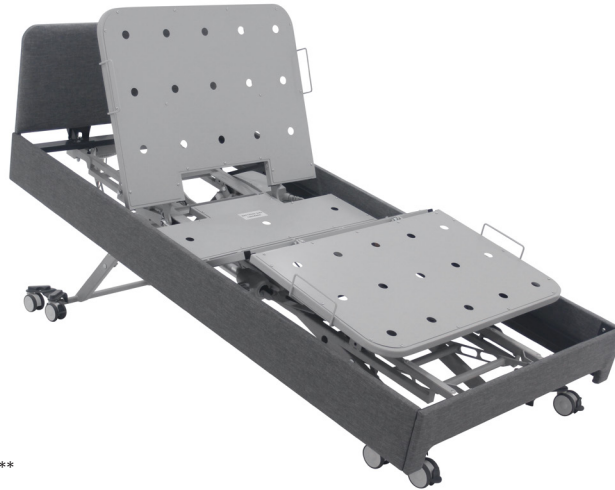

Healthcare
furniture,
enhancing
lives.

Luxa

Luxa Homecare Endless Bed

Caremed
Alrick.

Low Profile Footboard pictured

The Luxa is a premium homecare bed that is designed to give the user ultimate comfort and care, while maintaining dignity and style in the bedroom.

This bed is packed with premium features such as an auto-regression backrest, manual vascular support, a high height of 725mm, a low height of 150mm height and optional bluetooth handsets. It also has optional accessories including a sturdy horizontal rail, allowance for self-help poles, underbed lights and more.

FEATURES

- Extremely Low Minimum Position
- Vertical Lift
- Auto-Regression Backrest
- Ash or Ocean Padded Headboard with Full Padded Surround

Chair Position at the push of a button

Bluetooth connectivity
handset must be ordered separately

75mm Castors

APO Grey Powdercoat

SPECIFICATIONS

Luxa Homecare	Single	King Single	Double	Queen
Overall dimensions (mm)	2160 x 1000	2160 x 1170	2160 x 1470	2160 x 1600
Sleeping surface (mm)	2040 x 900	2040 x 1070	2040 x 1370	2040 x 1500
SWL (kg)	250	250	250	250
Low/high position (mm)	150/725	150/725	170/725	170/725
Back angle (degrees)	62	62	62	62
Knee angle (degrees)	35	35	35	35
Reverse angle (degrees)	15	15	15	15
Trendelenburg angle (degrees)	15	15	15	15
Product Codes	LUXA-S-00000-PASH	LUXA-KS-00000-PASH	LUXA-D-00000-PASH	LUXA-Q-00000-PASH