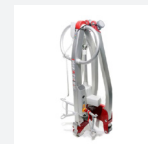

 Place inside the **Molift Travel Suitcase** for easy storage and transportation.

Features

The Molift features a large hoisting range of 27–168 cm which facilitates hoisting from the floor.

Accessories

Small Footprint

The small footprint makes it easy to manoeuvre in narrow spaces.

4-Point Sling Bar

Ensures a comfortable hoisting position for the user.

Foldable Without Tools

Designed to be easy and convenient at home and to transport when travelling.