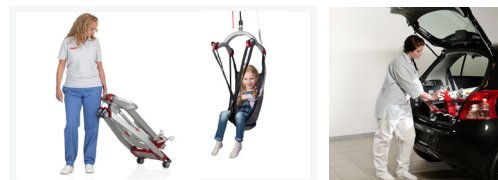

The small footprint makes it easy to manoeuvre in narrow spaces.

4-Point Sling Bar

Ensures a comfortable hoisting position for the user.

Foldable Without Tools

Designed to be easy and convenient at home and to transport when travelling.

Easy to Transport

The compact design makes it possible to fit in the boot of a car.

+ 3 More

Designed for safety & convenience

Foldable without tools, and can fit in the boot of most cars.

Size	Max Weight	Hoist Range	Frame Footprint	Rated performance
1	150 kg	27-168 cm	120 x 66 cm	40 hoists at: 75 kg and 50 cm