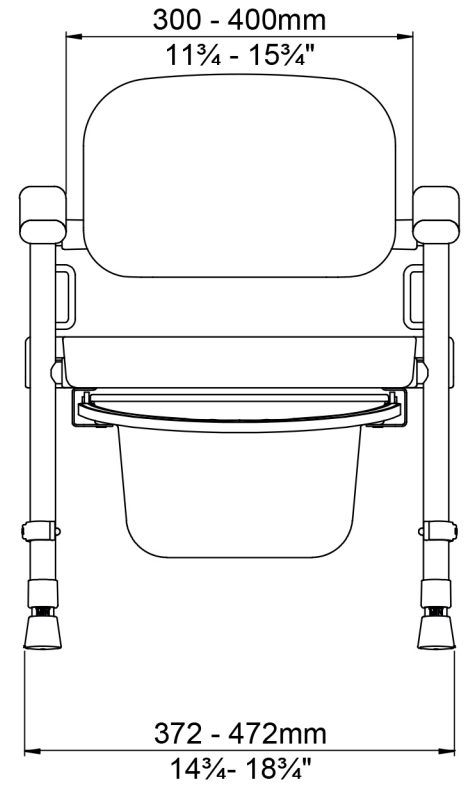

What we do, helps you.
Since 2002

NUVO Children's Height Adjustable Commode

The Nuvo Children's Height Adjustable Commode is height and width adjustable, with comfortable foam seating and backrest, to support children when toileting.

PRODUCT FEATURES

- Suitable for children aged between 7 and 12, with a maximum user weight of 100kg.
- Height and width adjustable to accommodate your child's growth.
- Comfortable soft touch foam seat and backrest.
- Supplied flat-pack with no tools required for assembly.
- Slide out commode pan, makes emptying and cleaning easy.
- Optional adjustable lap strap available.
- Designed to complement the popular NUVO family of products.
- DoAbility guarantee this product for a period of 12 months, from the date of purchase.

NUVO Children's Commode Specifications

Product Weight: 7.6kg

Also available from DoAbility

**NUVO Petite
Children's Toilet Frame**

**NUVO Petite
Children's Toilet Platform**

**Children's
Shower Chair**

Address: 11 Ascot Vale Road Flemington Vic 3031
Telephone: 1300 122 355
www.doability.com.au