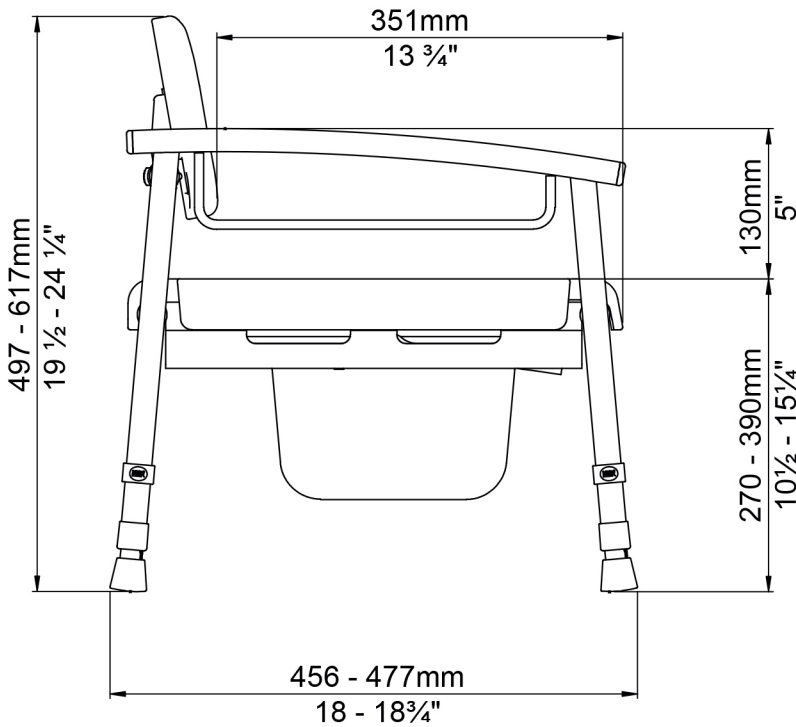

What we do, helps you.
Since 2002

NUVO Children's Height Adjustable Commode

The Nuvo Children's Height Adjustable Commode is height and width adjustable, with comfortable foam seating and backrest, to support children when toileting.

PRODUCT FEATURES

- Suitable for children aged between 7 and 12, with a maximum user weight of 100kg.
- Height and width adjustable to accommodate your child's growth.
- Comfortable soft touch foam seat and backrest.
- Supplied flat-pack with no tools required for assembly.
- Slide out commode pan, makes emptying and cleaning easy.
- Optional adjustable lap strap available.
- Designed to complement the popular NUVO family of products.
- DoAbility guarantee this product for a period of 12 months, from the date of purchase.

NUVO Children's Commode Specifications

Product Weight: 7.6kg

Also available from DoAbility

**NUVO Petite
Children's Toilet Frame**

**NUVO Petite
Children's Toilet Platform**

**Children's
Shower Chair**

Address: 11 Ascot Vale Road Flemington Vic 3031
Telephone: 1300 122 355
www.doability.com.au